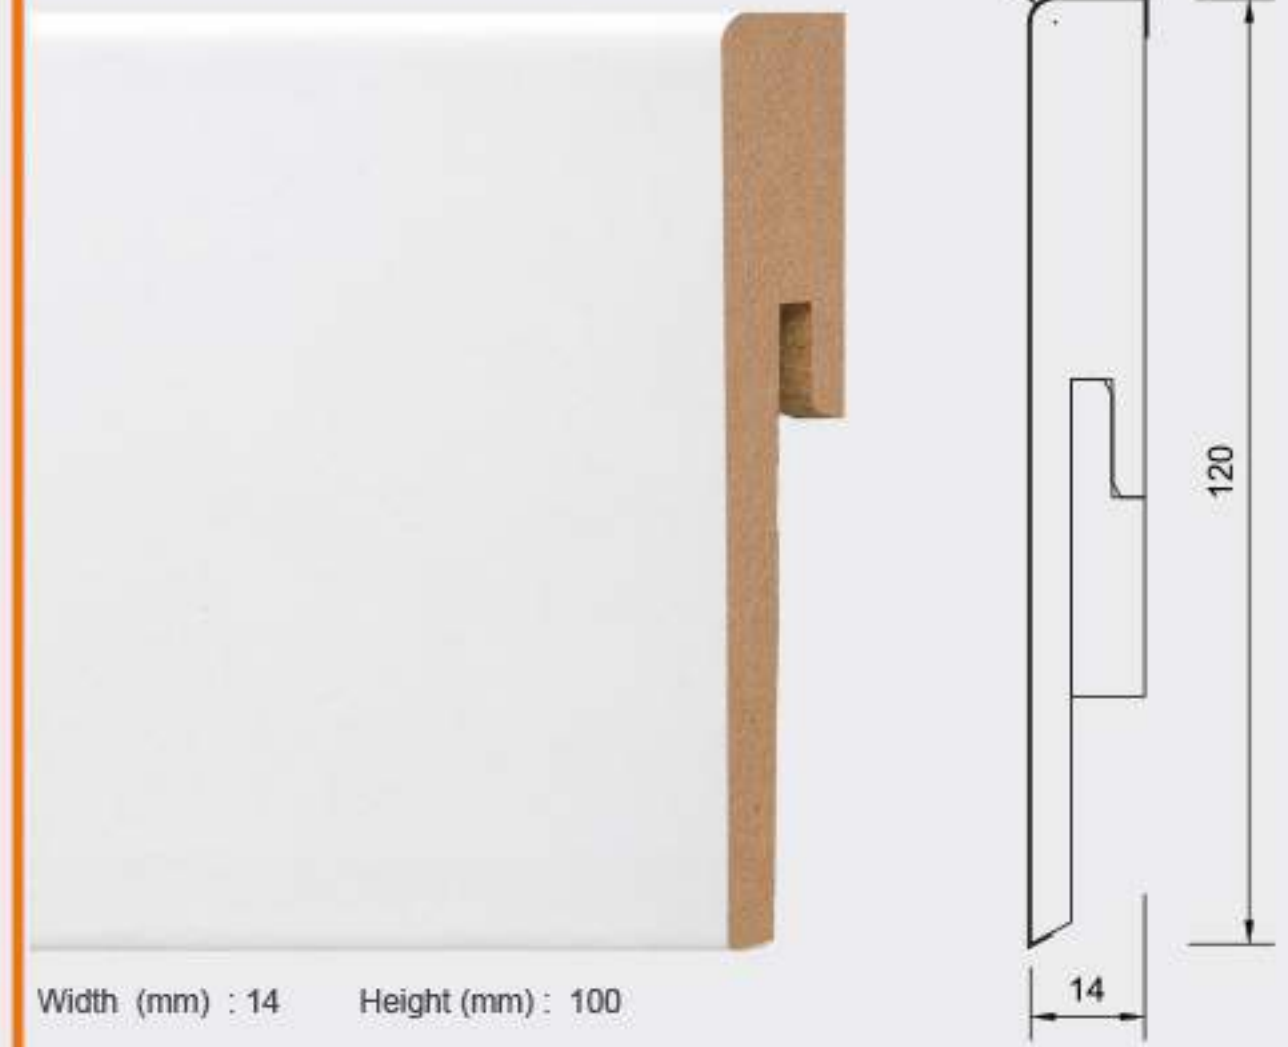

14120-AS-R3