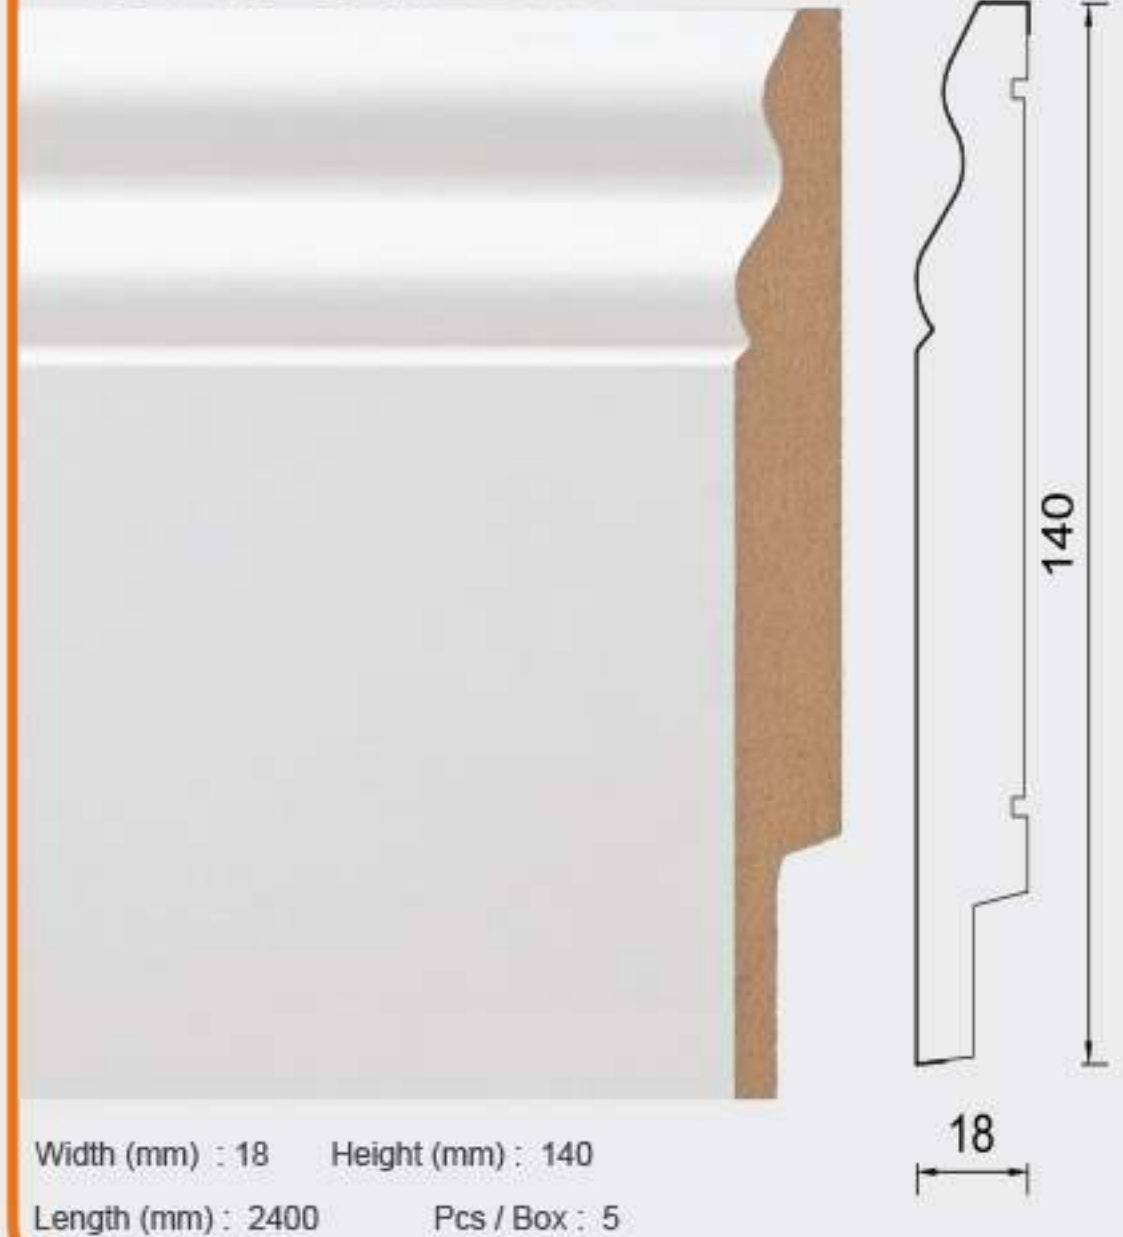

18140-OGEE-K

Width (mm) : 18   Height (mm) : 140
Length (mm) : 2400   Pcs / Box : 5