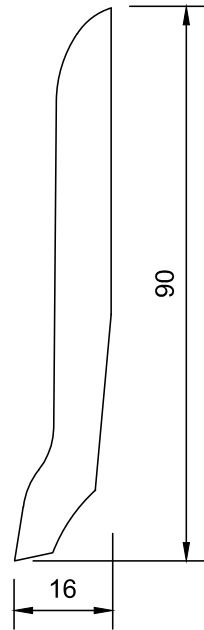

1690-L-12

Product Sizes

Width : 16 mm
 Height : 90 mm / 9 cm
 Size / Box : 16 total

Lmeter / BOX

2,8 m 44,80 Lmeter	2,4 m 38,40 Lmeter	2,2 m 35,20 Lmeter
-----------------------	-----------------------	-----------------------

FOIL COVERING TYPES

FF Paper Foil	PVC Plastic Foil	CPFF Flexible Laminate	CPL Laminate	VNR Natural Coating	Solid Solid Wood
√√	√	√	?	X	?

√√	√	?	X
standard	Suitable	ask	Unsuitable