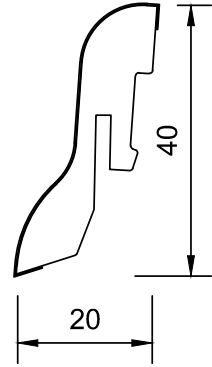

2040-CLK-B-12

Product Sizes

Width : 20 mm
 Height : 40 mm / 4 cm
 Size / Box : 30 total

Lmeter / BOX

2,8 m

84,00 Lmeter

2,4 m

72,00 Lmeter

2,2 m

66,00 Lmeter

FOIL COVERING TYPES

FF
Paper Foil

PVC
Plastic Foil

CPFF
Flexible Laminate

CPL
Laminate

VNR
Natural Coating