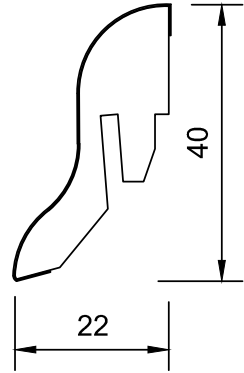

2240-CLK-14

Product Sizes

Width : 22 mm
 Height : 40 mm / 4 cm
 Size / Box : 30 total

Lmeter / BOX

2,8 m

84,00 Lmeter

2,4 m

72,00 Lmeter

2,2 m

66,00 Lmeter

FOIL COVERING TYPES

FF
Paper Foil

PVC
Plastic Foil

CPFF
Flexible Laminate

CPL
Laminate

VNR
Natural Coating